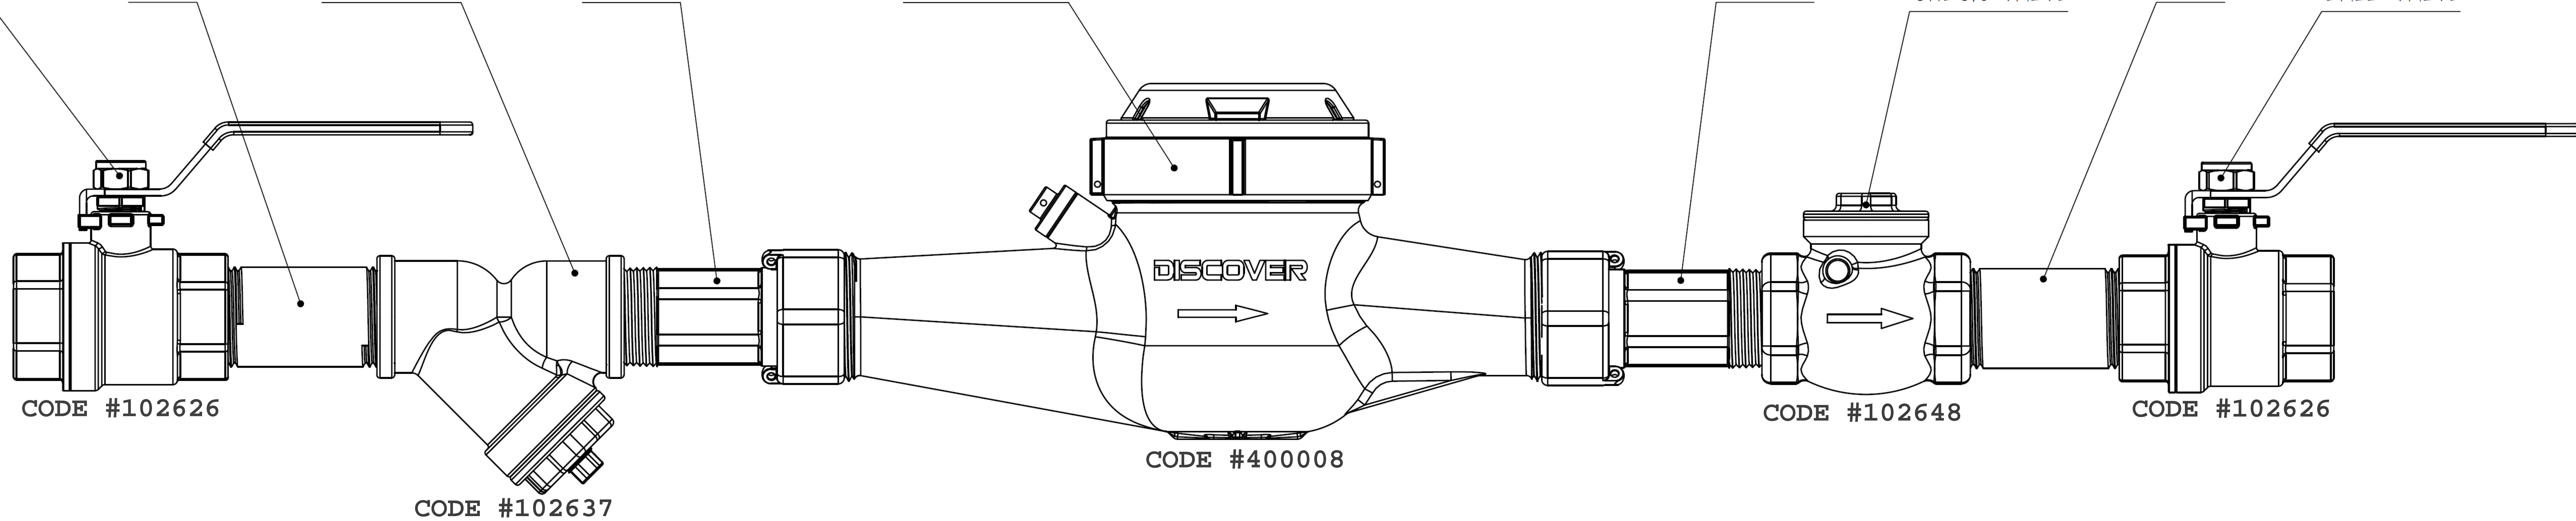

BALL VALVE

NIPPLE

Y-STRAINER

COUPLING

WATER METER

COUPLING

CHECK VALVE

NIPPLE

BALL VALVE

CODE #102626

CODE #102637

CODE #400008

CODE #102648

CODE #102626