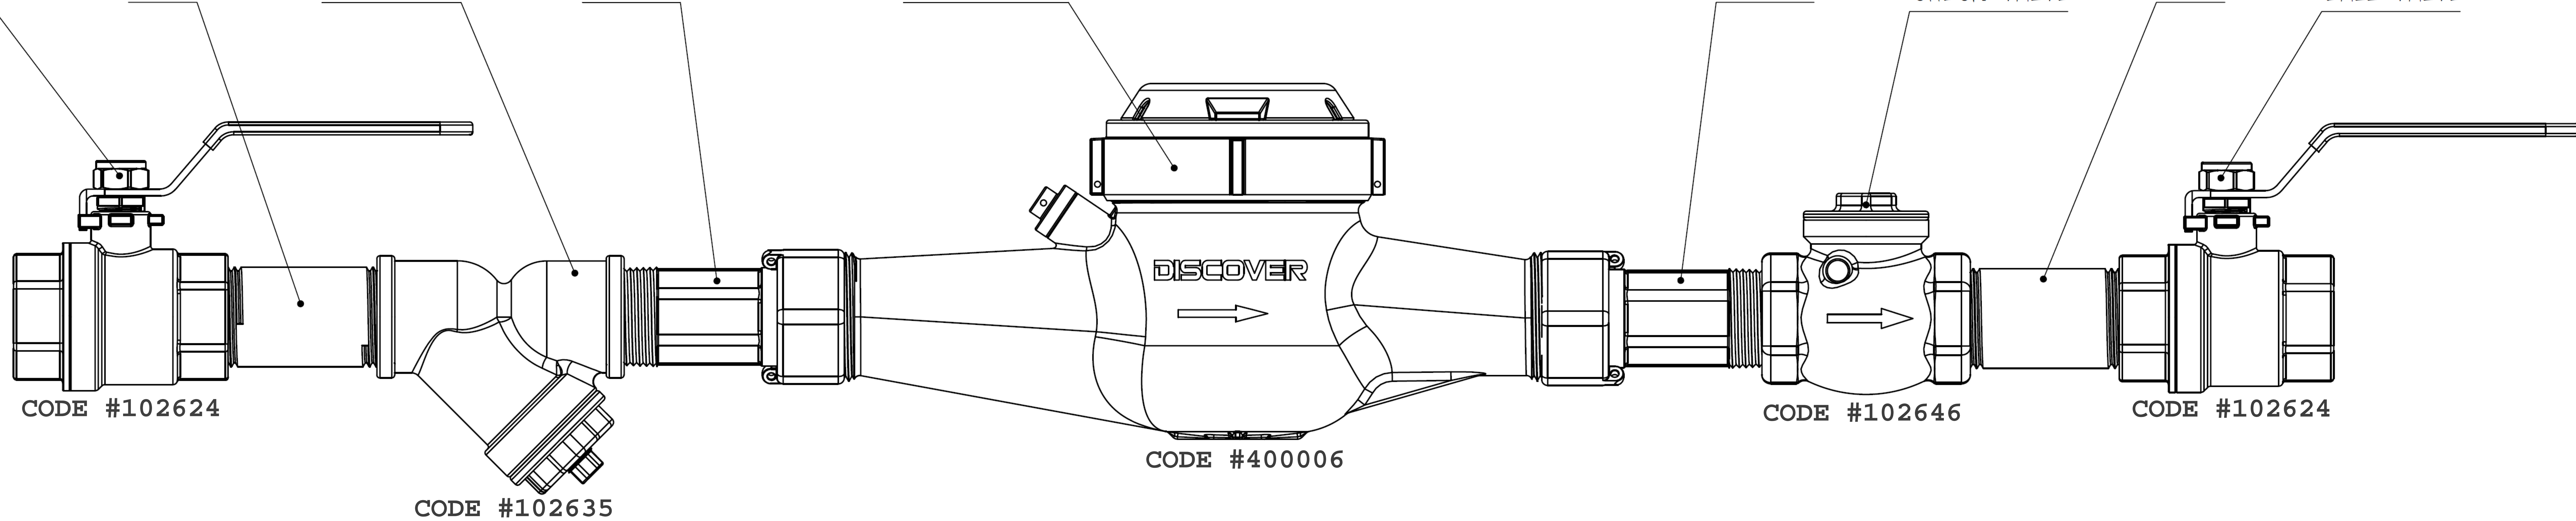

BALL VALVE

NIPPLE

Y-STRAINER

COUPLING

WATER METER

COUPLING

CHECK VALVE

NIPPLE

BALL VALVE

CODE #102624

CODE #102635

CODE #400006

CODE #102646

CODE #102624